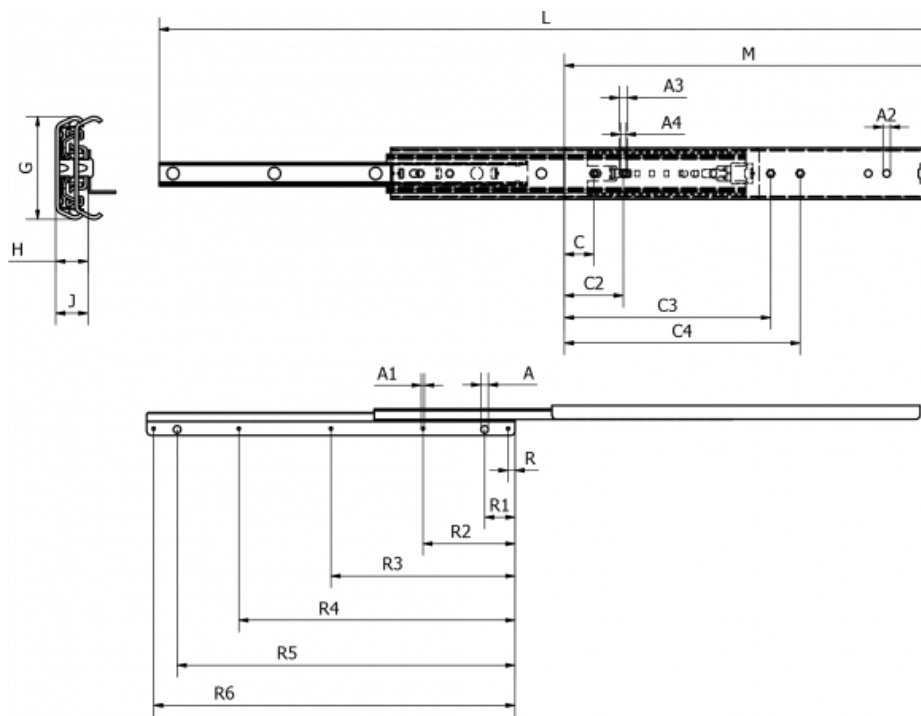

Data Sheet

Article number: 11112S04

Description: Thomas Regout Telescopic Slide 11112S03 ULF HD B, 3-piece
Length 400 mm / load cap. 97 kg / extension 440 mm

Measures

A = 8.1	C4 = 320	R1 = 33
A1 = 3.3	G = 55.8	R2 = 112.5
A2 = 8	H = 17.2	R3 = 225
A3 = 9	J = 18.75	R4 = 337.5
A4 = 6.5	L = 945	R5 = 417
C = 32	Load capacity = 110	R6 = 442.5
C2 = 64	M = 450	
C3 = 288	R = 7.5	